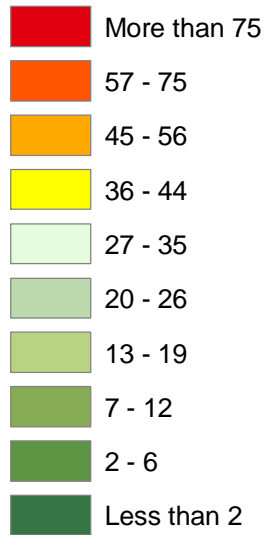

Hard to Count Tracts in Vigo County

Hard to Count Scores

Note: High scores indicate high concentrations of attributes that make enumeration difficult, which increase the likelihood of an undercount.

Source: Indiana Business Research Center, using the Census 2010 Planning Database with Census 2000 data.